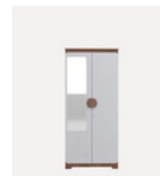

Finish

Leon Teak

Frosty White

Astona
(With Mirror)